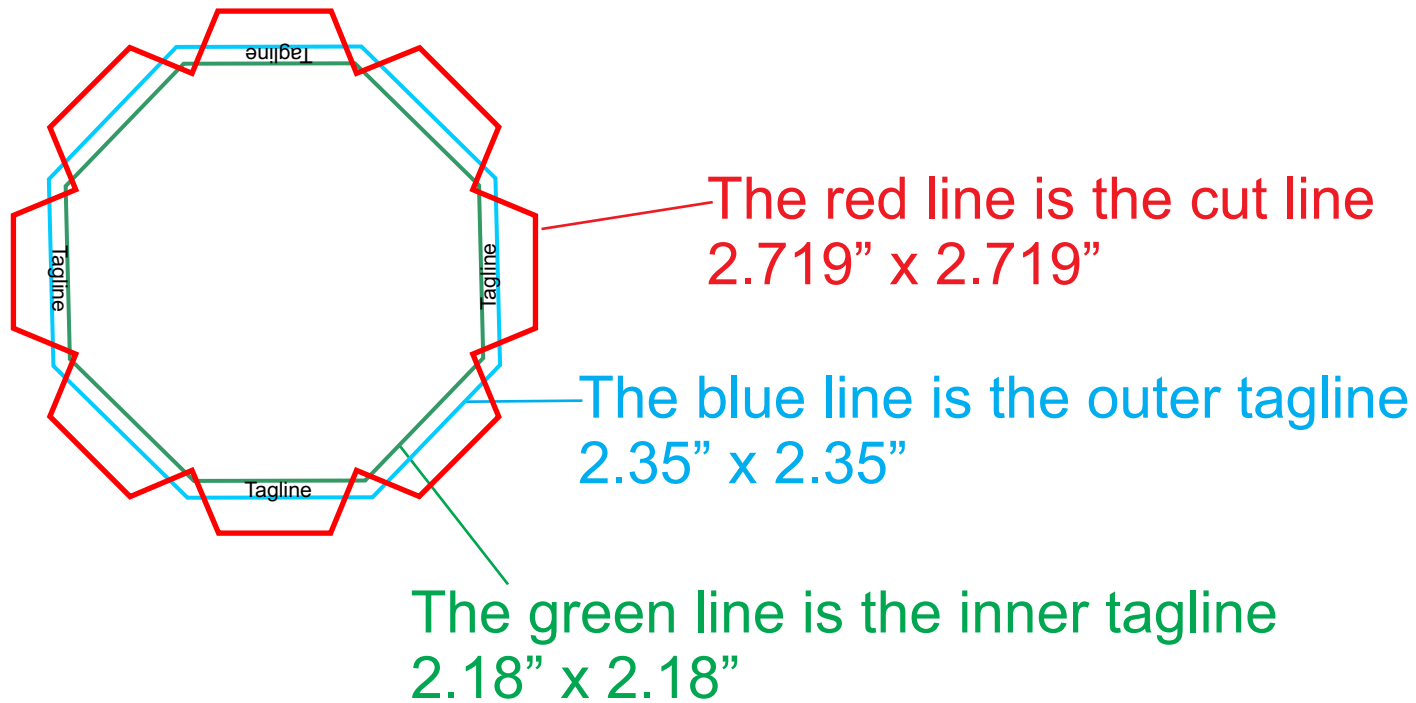

2" x 2" Octagon Button Tagline Layout

Depending on the font, font sizes can typically range from 5pt to 8pt.
Adjust it as you wish to fit into the tagline area.