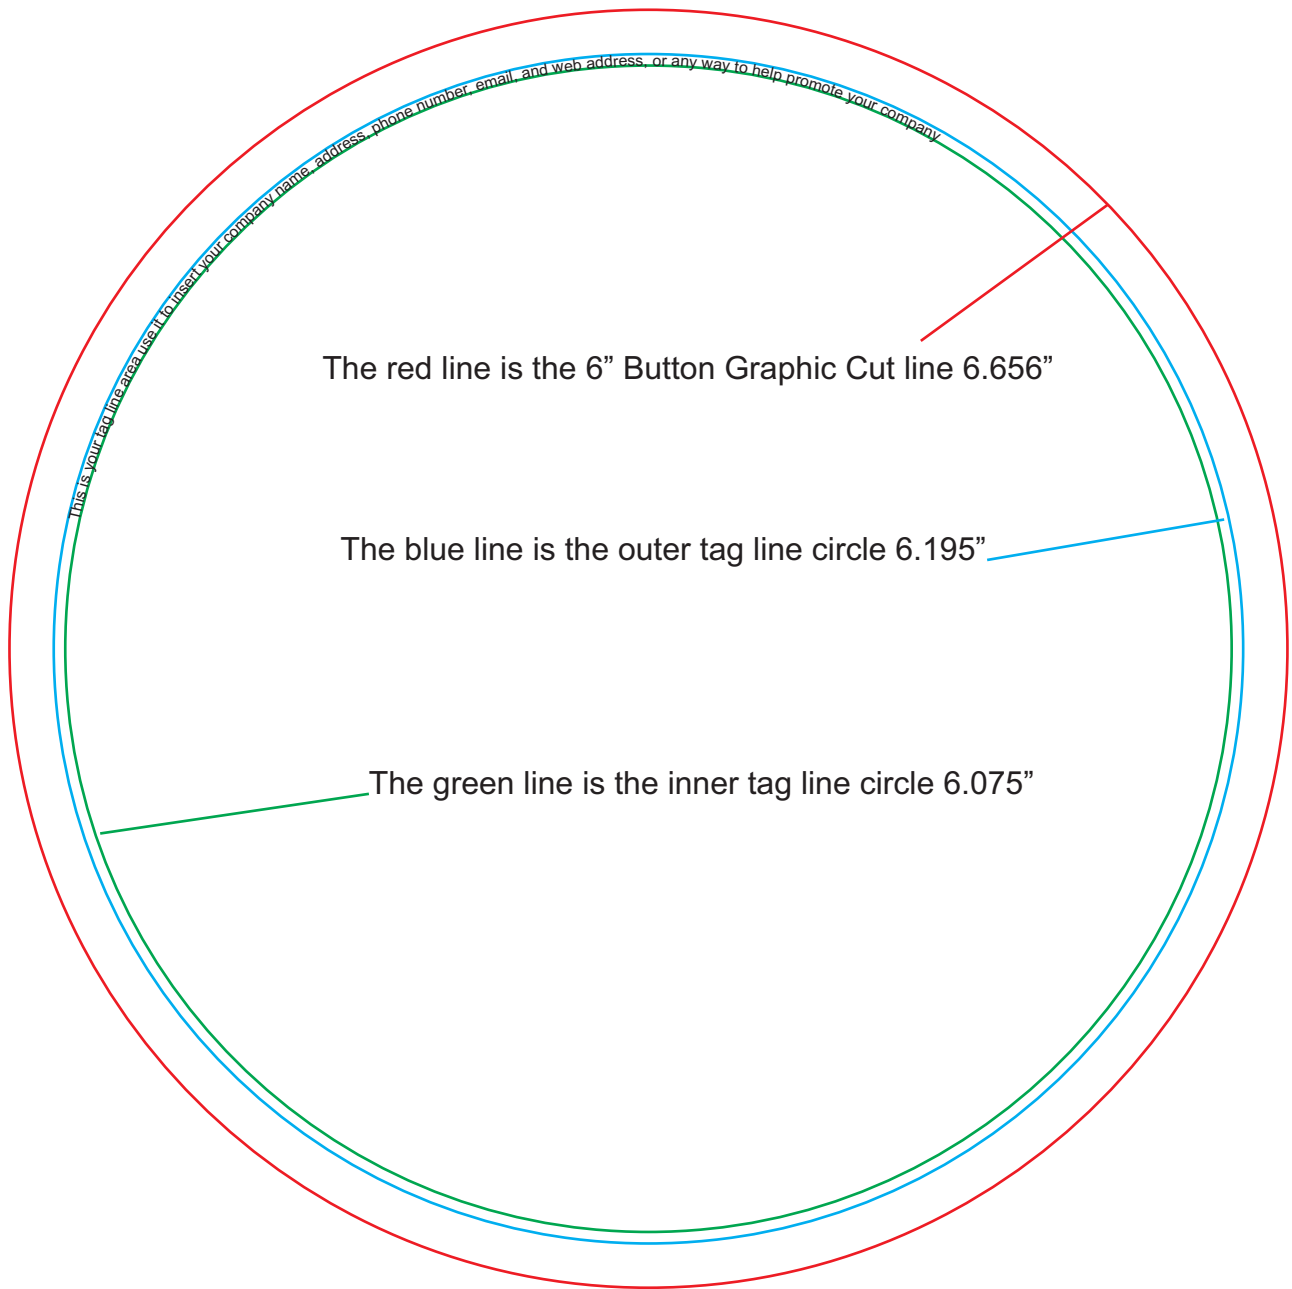

6" Button Tag line Layout

Tag line area 0.060"

Depending on the text you use, your font size can be from 5pt to 8pt. Adjust it as you wish to fit into the tag line area.

Note: For use with Tecre Model 600 button maker machine and 6" button making supplies.