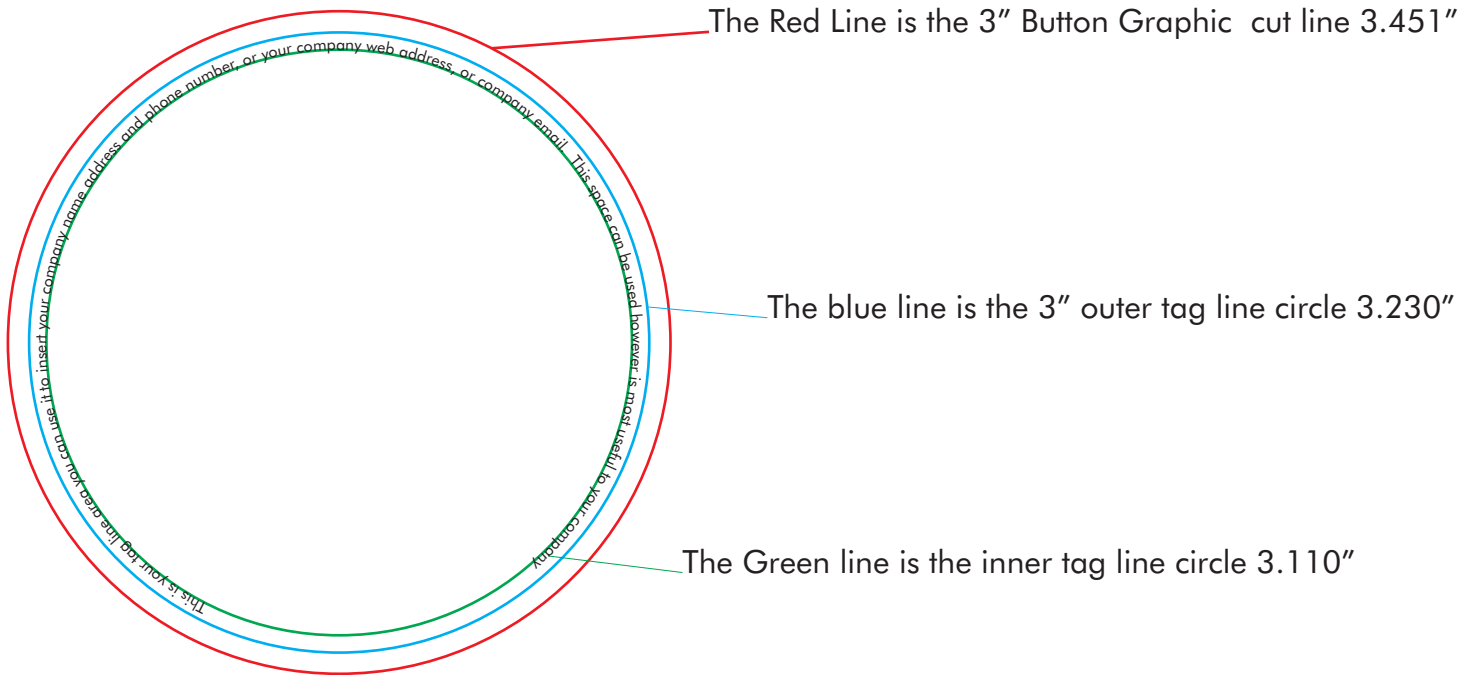

3" Button Tag line layout

Tag line area 0.060"

Depending on the font you use, your font size can be from 5 pt to 8 pt. Adjust it as you wish to fit into the tag line area.

Note: For use with Tecre manual or electric button maker machine and 3" button making supplies.