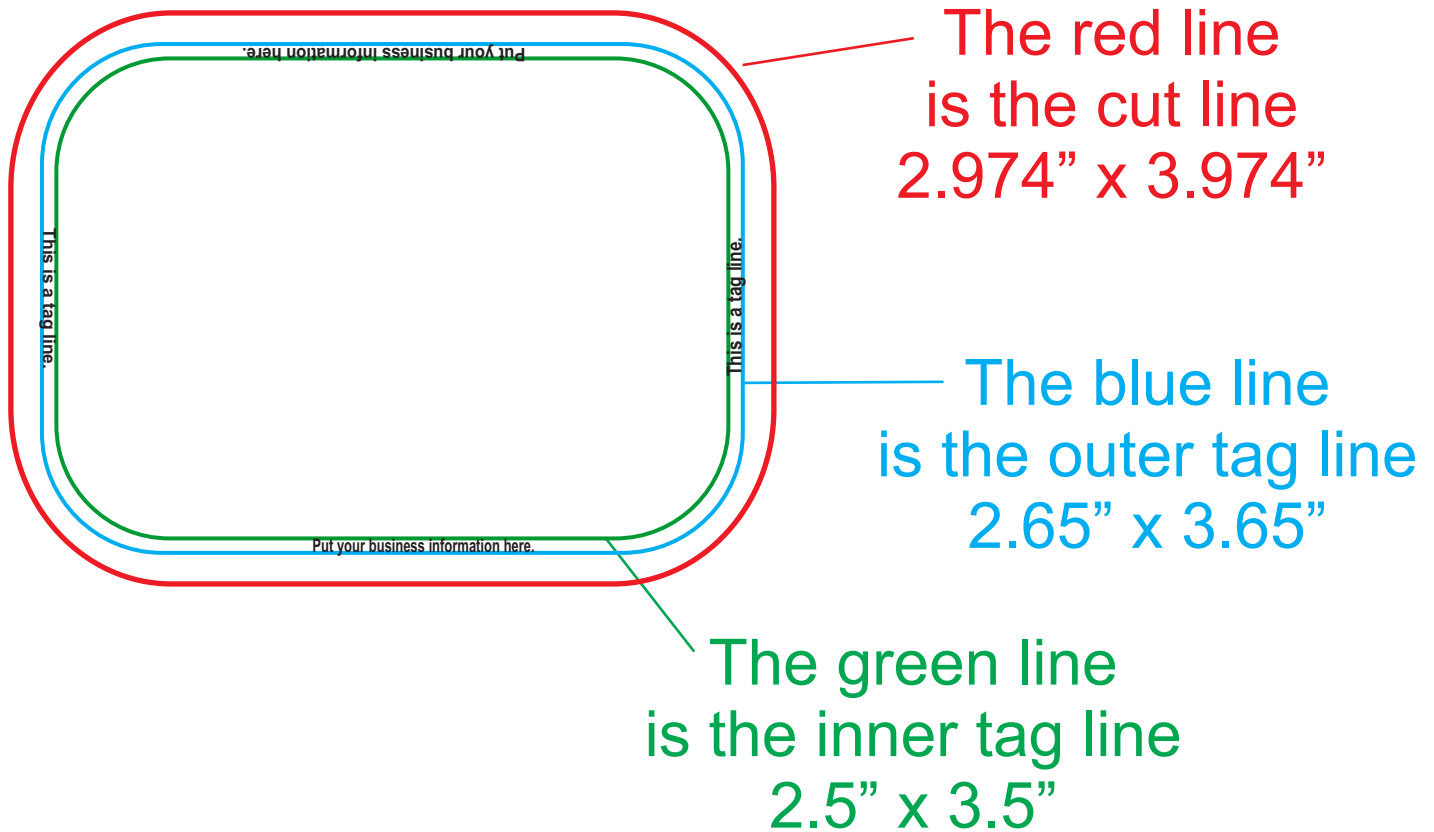

2-1/2" x 3-1/2" Rounded Corner Rectangle Button Tagline Layout

Depending on the font you use, your font size can be from 5pt to 8pt.
Adjust it as you wish to fit into the tag line area.