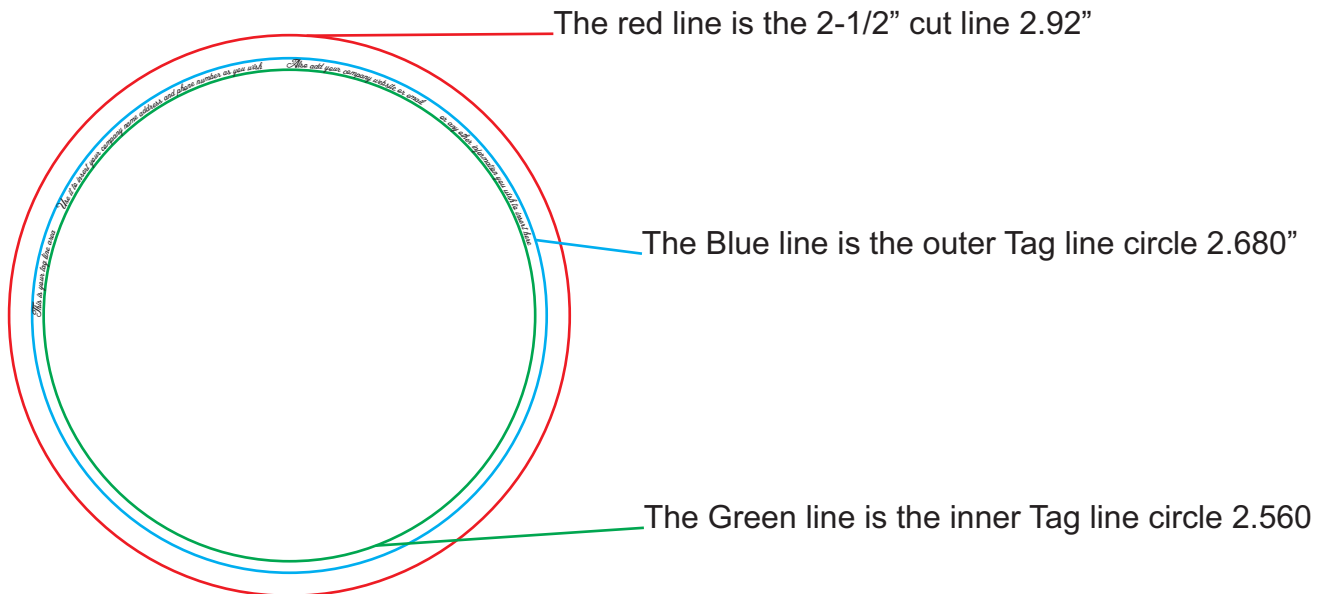

# 2-1/2" Tag line Layout

Tag line area 0.060"

Depending on the font you use, your font size can be from 5 pt to 8 pt. Adjust it as you wish to fit into the tag line area

Note: For use with Tecre manual or electric button maker machine and 2-1/2" button making supplies.