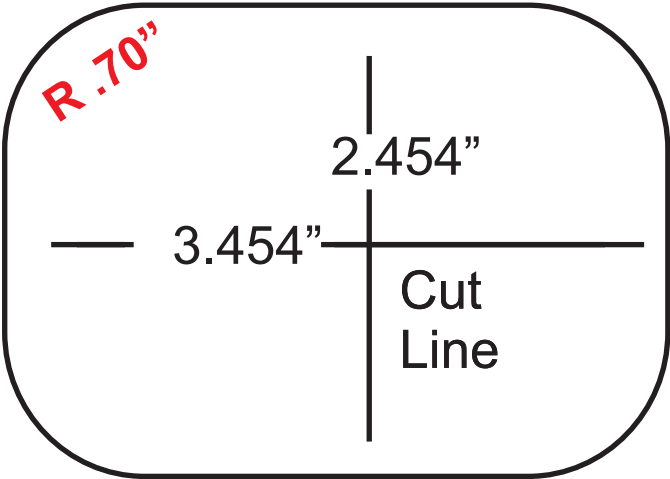

2" x 3" Rounded Corner Rectangle Button Graphic Layout

**Tecre's New
2" x 3"
Rounded Corner
Rectangle**

When Printing
Choose "Print as Image"
Instead of "Fit to Page"
for exact dimensions