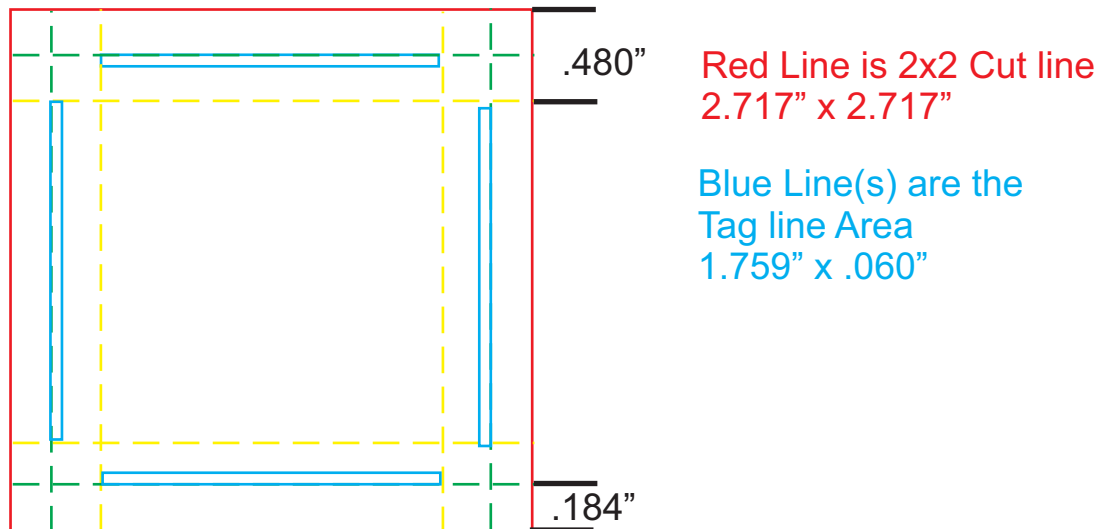

2"x2" Button Tag line Layout

Depending on the font you use, your font size can be from 5pt to 8pt. Adjust it as you wish to fit into the tag line area.

Note: For use with Tecre manual or electric button maker machine and 2" x 2" button making supplies.