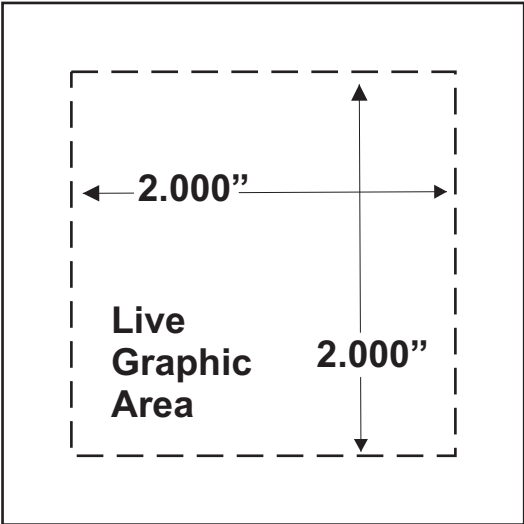

**2" SQUARE
BUTTON GRAPHIC
LAYOUT**

2 x 2 INCH BUTTON GRAPHIC LAYOUT
for the Tecre Manual or Electric Button Maker Machine