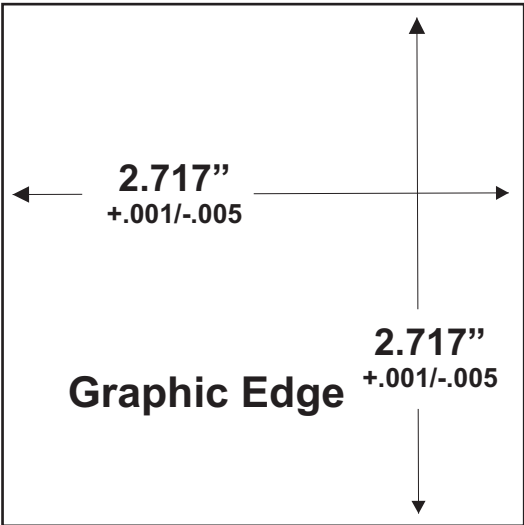

**2" SQUARE
BUTTON GRAPHIC
LAYOUT**

2 x 2 INCH BUTTON GRAPHIC LAYOUT
for the Tecre Manual or Electric Button Maker Machine