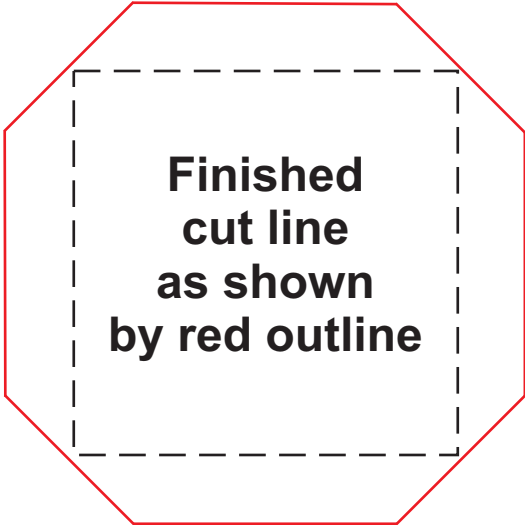

**2" SQUARE
BUTTON GRAPHIC
LAYOUT**

2 x 2 INCH BUTTON GRAPHIC LAYOUT
for the Tecre Manual or Electric Button Maker Machine