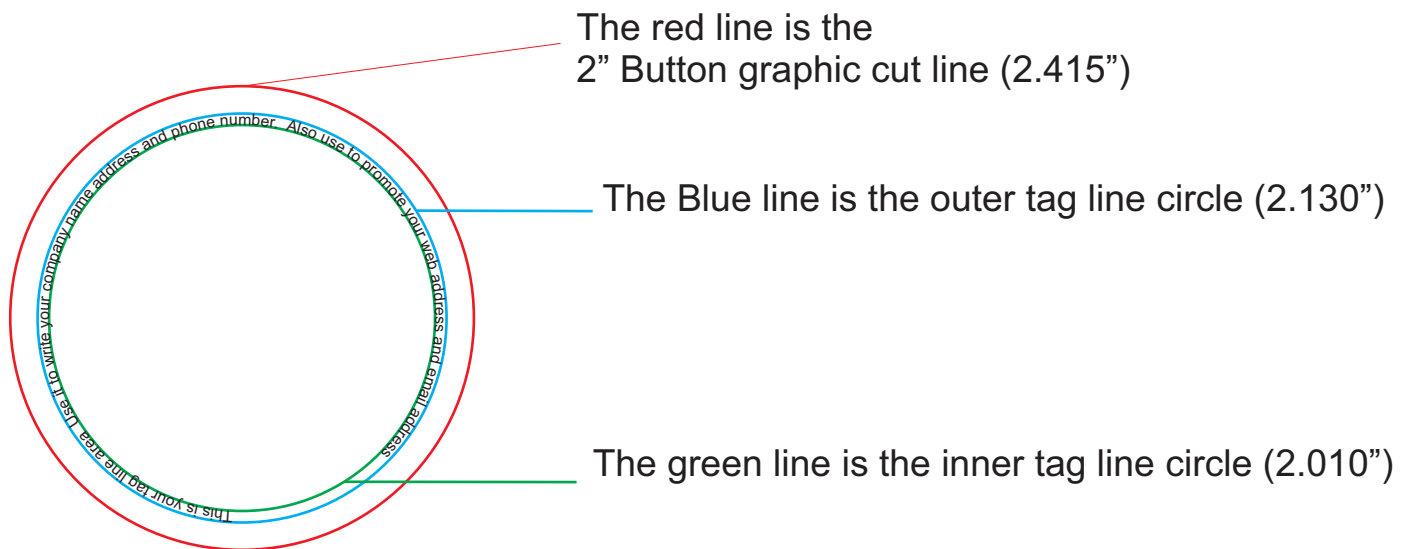

# 2" Button Tag Line Layout

Tag line Area 0.060"

Depending on the font you use, your font size can be from 5pt to 8pt. Adjust it as you wish to fit into the tag line area.

Note: For use with Tecre manual or electric button maker machine and 2" button making supplies.