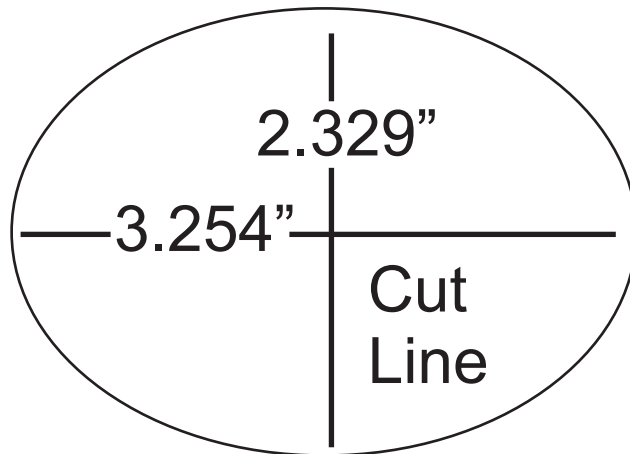

**1-3/4" x 2-3/4" Oval
Button Graphic Layout**
for Tecre Manual or Electric
Button Maker Machine

When Printing
Choose "Print as Image"
Instead of "Fit to Page"
for exact dimensions