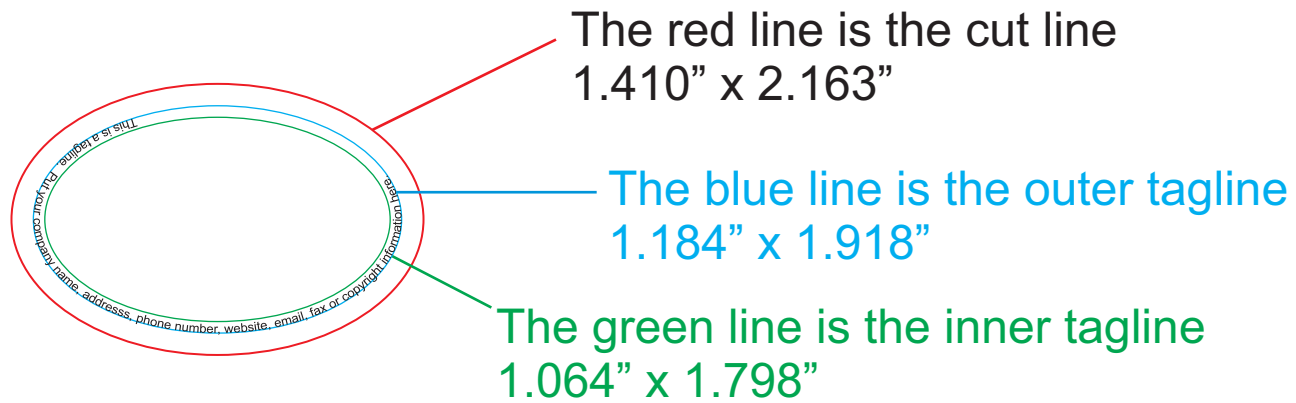

# 1" x 1-3/4" Oval Button Tagline Layout

Depending on the font you use, your font size can be from 5pt to 8 pt. Adjust it as you wish to fit into the tagline area.