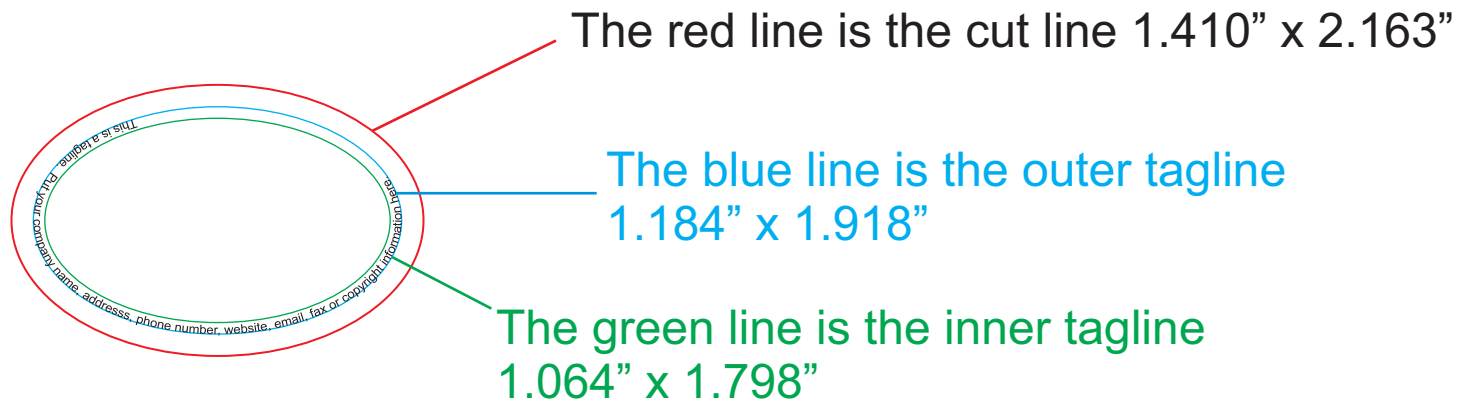

# 1" x 1-3/4" Oval Button Tagline Layout

Depending on the font you use, your font size can be from 5pt to 8 pt. Adjust it as you wish to fit into the tag line area.