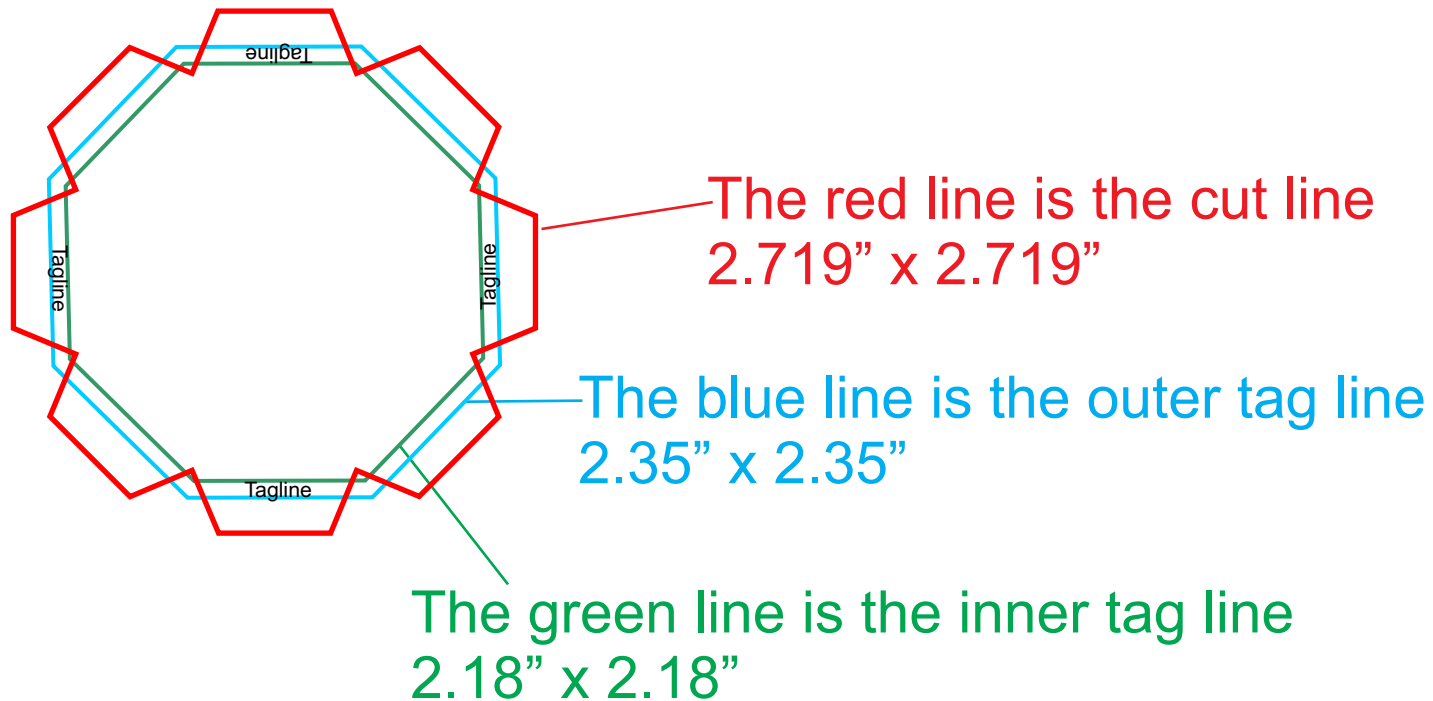

# 2" x 2" Octagon Button Tagline Layout

Depending on the font, font sizes can typically range from 5pt to 8pt.  
Adjust it as you wish to fit into the tag line area.